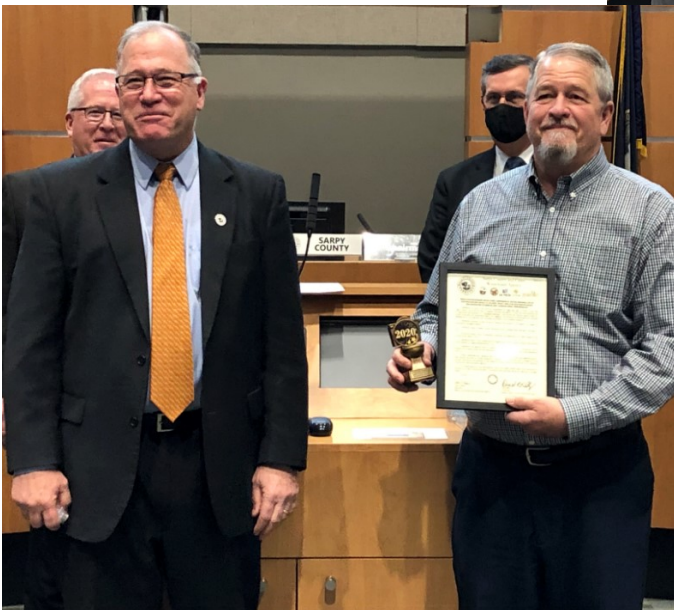

THE GREAT LIFE NEWS

City of Gretna's Monthly Newsletter

Gretna
THE GREAT LIFE

Issue 42

November 2020

At the Sarpy County Sewer Agency meeting on October 28th, Mayor Timmerman was recognized by the Agency for participation on the Sewer Agency Board. As Mayor, James Timmerman was one of the founding members of the Agency. James Timmerman will be leaving his position as Mayor of Gretna on December 1, 2020.

Thank You
for your service

SNOW EMERGENCIES

The City of Gretna will notify the press which includes all the local television stations when a SNOW EMERGENCY is called. When a SNOW EMERGENCY is called, all parked vehicles, trailers or other obstructions are to be removed from the city streets during the specified time of the SNOW EMERGENCY. This allows our crews the ability to move the snow to the curb. Cars left on the street will be tagged and possibly towed at the owner's expense. If the crews cannot push the snow to the curb, these areas become icy and are almost impossible to clean later. These icy areas become traffic hazards for those traveling down the street. We ask everyone, if you suspect a snow storm is coming, please keep your vehicles off of the street. The City wants to have a safe passable street for you, your neighbors, and the traveling public. Clean streets are also important for emergency vehicles that are trying to get to a call. For further information on this policy please go to the City's website at www.gretnane.org. In the City Code section of the site look under Section 4-216.